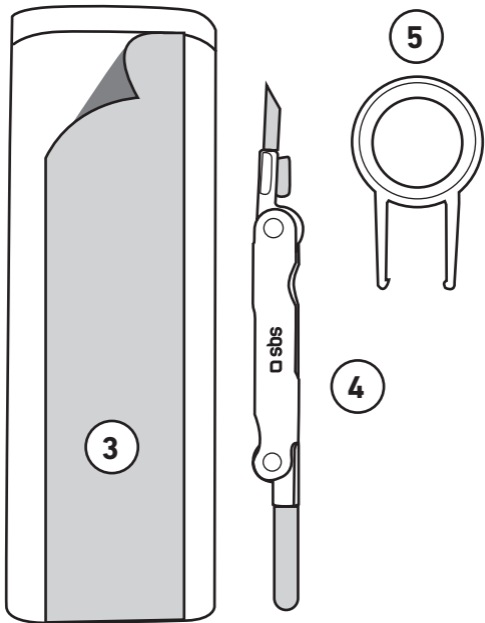

For other informations please contact us at
customercare@sbsmobile.com