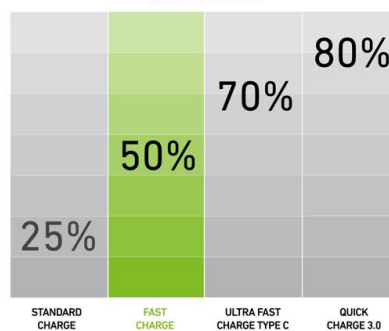

Amount Inner: 2 Pz

Depth Master: 600 mm

Height Inner: 120 mm

Weight Inner: 520 g

Width Master: 400 mm

Amount Master: 24 Pz

Height Master: 320 mm

Weight Master: 6800 g

SMARTPHONE CHARGING LEVEL
IN 30 MINUTES

IL LIVELLO DI RICARICA DELLO SMARTPHONE
IN 30 MINUTI