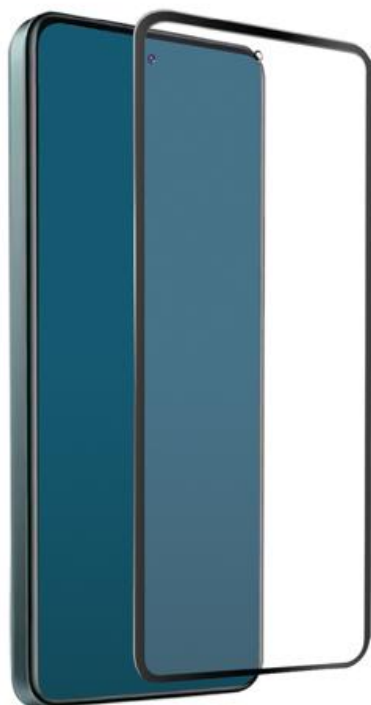

Full Cover Glass Screen Protector for Xiaomi Redmi Note 11 Pro/11 Pro Plus/Poco X4 Pro/Note 12 Pro 4G

SKU: TESCRFCXIRNO11PK

Protective film in tempered glass with black silicone edges for Xiaomi Redmi Note 11 Pro/11 Pro Plus/Poco X4 Pro/Note 12 Pro 4G

The **Full Cover glass screen protector** is the perfect accessory to protect your **Xiaomi Redmi Note 11 Pro/11 Pro Plus/Poco X4 Pro/Note 12 Pro 4G** from minor bumps and scratches.

This protective film made of **tempered glass** adheres perfectly to the display of your smartphone while leaving apertures free for the camera, sensors and microphone.

The **black silicone edges** and **rounded corners** allow this screen protector to adhere perfectly to your device. The screen will thus be protected from impacts and dust infiltration, without losing the touch functions of the screen.

Features:

- Material: tempered glass and silicone
- Rounded corners
- Black silicone edges for total display protection
- Resistant to minor impacts and scratches

Full Cover Glass Screen Protector for Xiaomi Redmi Note 11 Pro/11 Pro Plus/Poco X4 Pro/Note 12 Pro 4G
SKU: TESCRFCXIRNO11PK