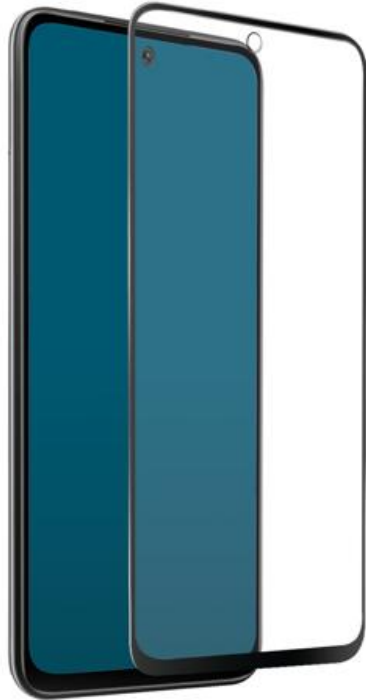

Full Cover Glass Screen Protector for Xiaomi Redmi Note 11 Global/ Note 11s/Note 10 4G/Note 10s/Note 12s

SKU: TESCRFCXIRNO11K

Protective film in tempered glass with black silicone edges for Xiaomi Redmi Note 11 Global// Note 11s/Note 10 4G/Note 10s/Note 12s

The **Full Cover glass screen protector** is the perfect accessory to protect your **Xiaomi Redmi Note 11 Global/Note 11s/Note 10 4G/Note 10s/Note 12s** from minor bumps and scratches.

This protective film made of **tempered glass** adheres perfectly to the display of your smartphone while leaving apertures free for the camera, sensors and microphone.

The **black silicone edges** and **rounded corners** allow this screen protector to adhere perfectly to your device. The screen will thus be protected from impacts and dust infiltration, without losing the touch functions of the screen.

Features:

- Material: tempered glass and silicone
- Rounded corners
- Black silicone edges for total display protection
- Resistant to minor impacts and scratches

Full Cover Glass Screen Protector for Xiaomi Redmi Note 11 Global/Note 11s/Note 10 4G/Note 10s/Note 12s
SKU: TESCRFCXIRNO11K