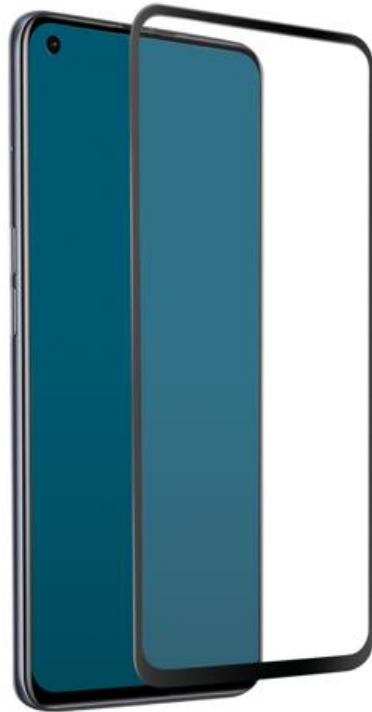

Full Cover Glass Screen Protector for Realme GT Master Edition

SKU: TESCRFCREGTMK

Protective film in tempered glass with black silicone edges for Realme GT Master Edition

The **Full Cover glass screen protector** is the perfect accessory to protect your **Realme GT Master Edition** from minor bumps and scratches.

This protective film made of **tempered glass** adheres perfectly to the display of your smartphone while leaving apertures free for the camera, sensors and microphone.

The **black silicone edges** and **rounded corners** allow this screen protector to adhere perfectly to your device. The screen will thus be protected from impacts and dust infiltration, without losing the touch functions of the screen.

The application of this glass screen protector is very simple: use the **two cloths** included in the package (one wet and the other dry) to clean and dry the screen. Then just attach the protective film to your smartphone paying close attention to the corners.

Features:

- Material: tempered glass and silicone
- Rounded corners
- Black silicone edges for total display protection
- Resistant to minor impacts and scratches

Full Cover Glass Screen Protector for Realme GT Master Edition
SKU: TESCRFCREGTMK